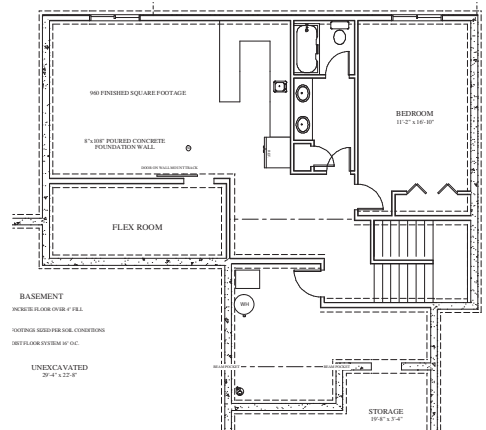

ASPEN

Bedrooms: 4 Baths: 2 full, 1 1/2 Sq Ft: 2,758

JAMIE LEWTON, Realtor®
 (515) 777-0221 www.jamielewton.com