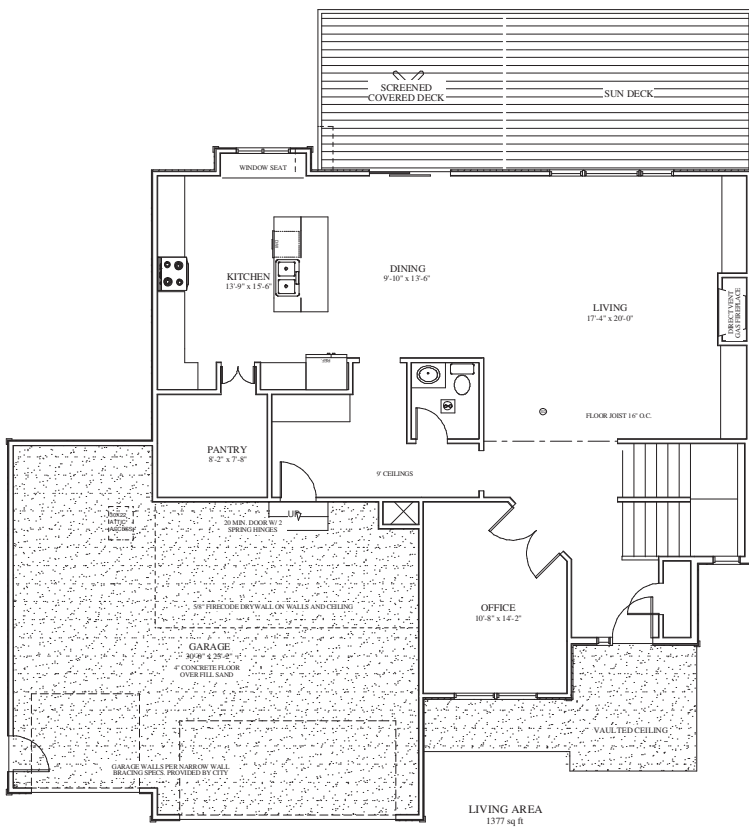

ASPEN

Bedrooms: 4 Baths: 2 full, 1 1/2 Sq Ft: 2,758

JAMIE LEWTON, Realtor®
 (515) 777-0221 www.jamielewton.com