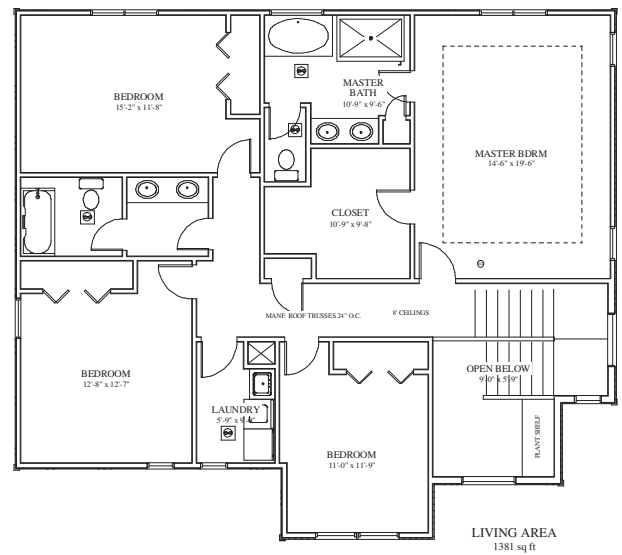

ASPEN

Bedrooms: 4 Baths: 2 full, 1 1/2 Sq Ft: 2,758

JAMIE LEWTON, Realtor®
 (515) 777-0221 www.jamielewton.com