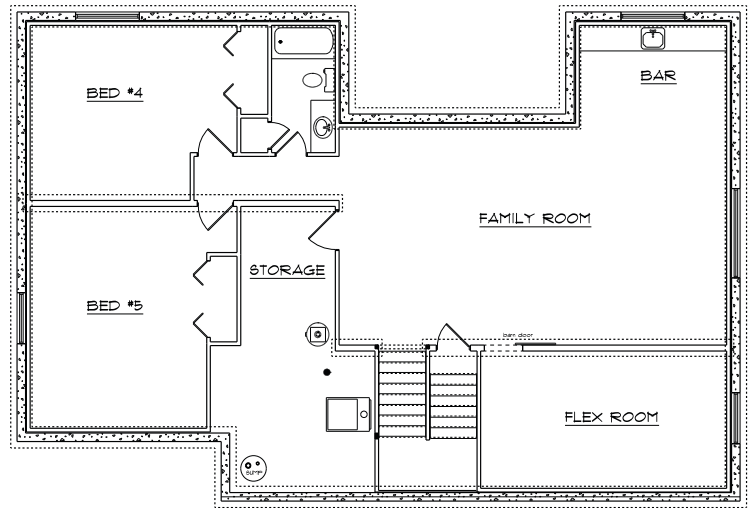

Farmhouse Ranch

Bedrooms: 5 Baths: 2 full, 1 3/4, 1 half
Main Sq Ft: 1,948 Bsmt Fin. 1,500

JAMIE LEWTON, Realtor®
(515) 777-0221 www.jamielewton.com