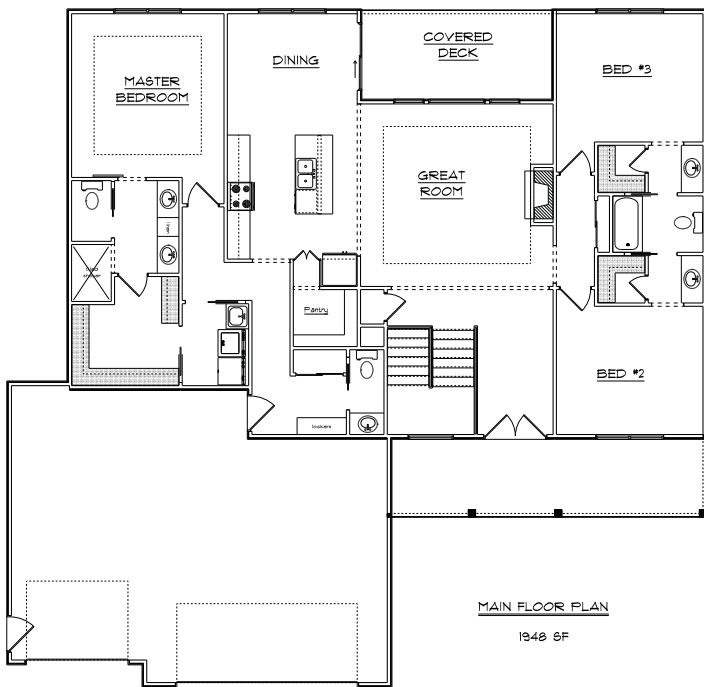

Farmhouse Ranch

Bedrooms: 5 Baths: 2 full, 1 3/4, 1 half
Main Sq Ft: 1,948 Bsmt Fin. 1,500

JAMIE LEWTON, Realtor®
(515) 777-0221 www.jamielewton.com