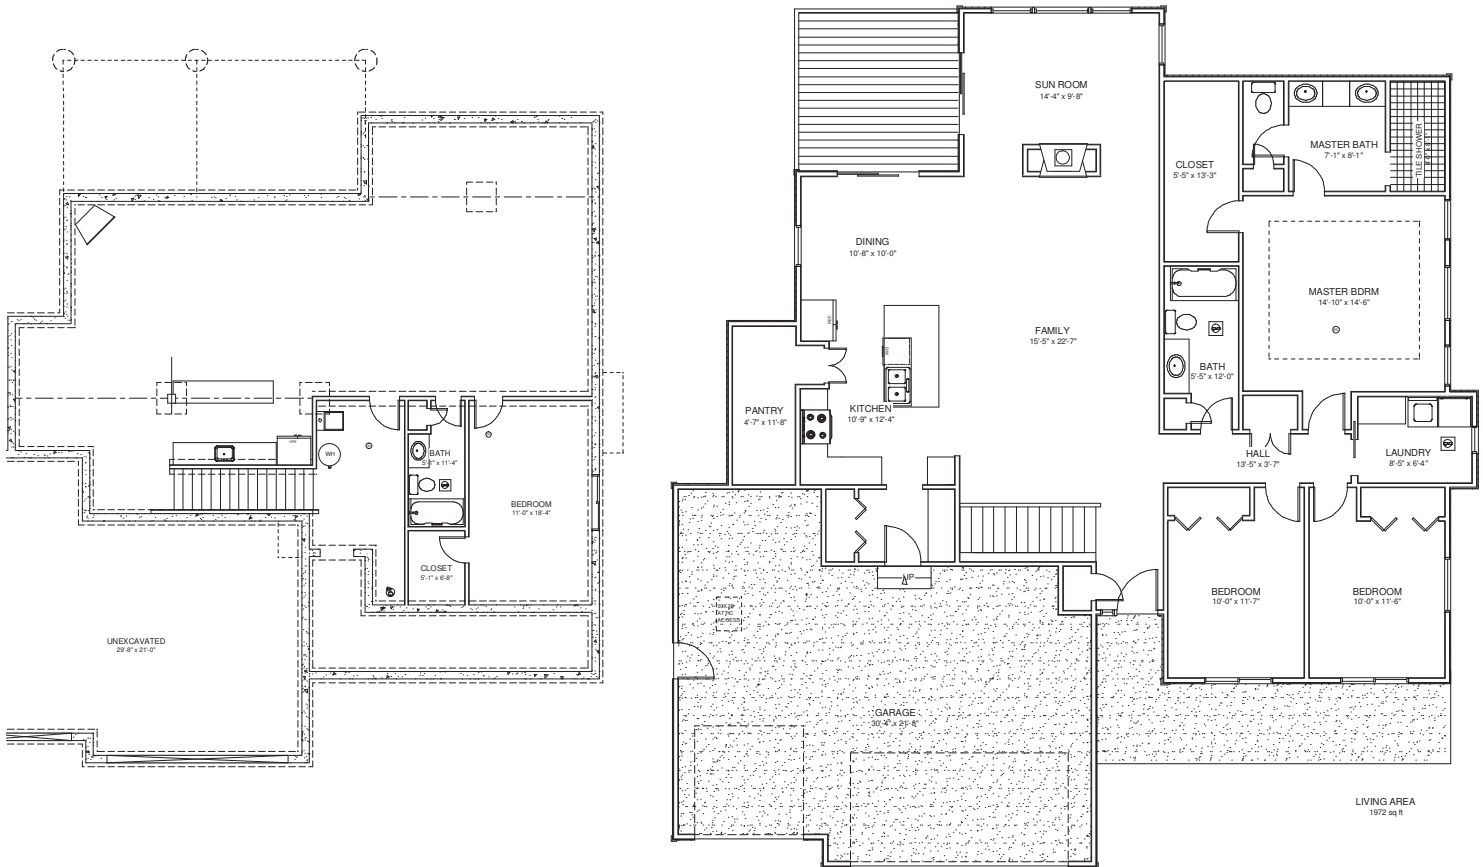

HUXLEY

Bedrooms: 4 Baths: 2 full, 1 3/4 Main Sq Ft: 1,972 Bsmt Fin: 1,435

JAMIE LEWTON, Realtor®
(515) 777-0221 www.jamielewton.com