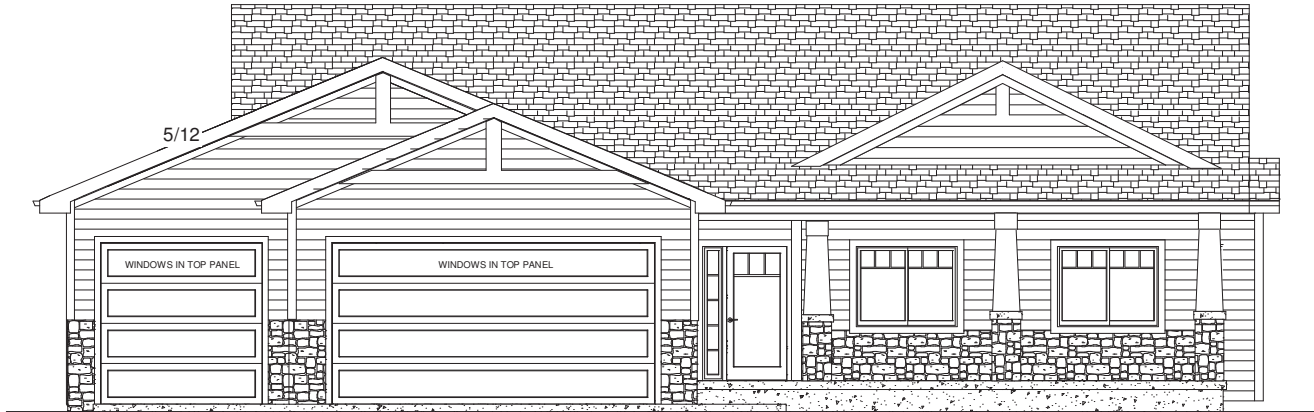

HUXLEY

Bedrooms: 4 Baths: 2 full, 1 3/4 Main Sq Ft: 1,972 Bsmt Fin: 1,435

JAMIE LEWTON, Realtor®
(515) 777-0221 www.jamielewton.com